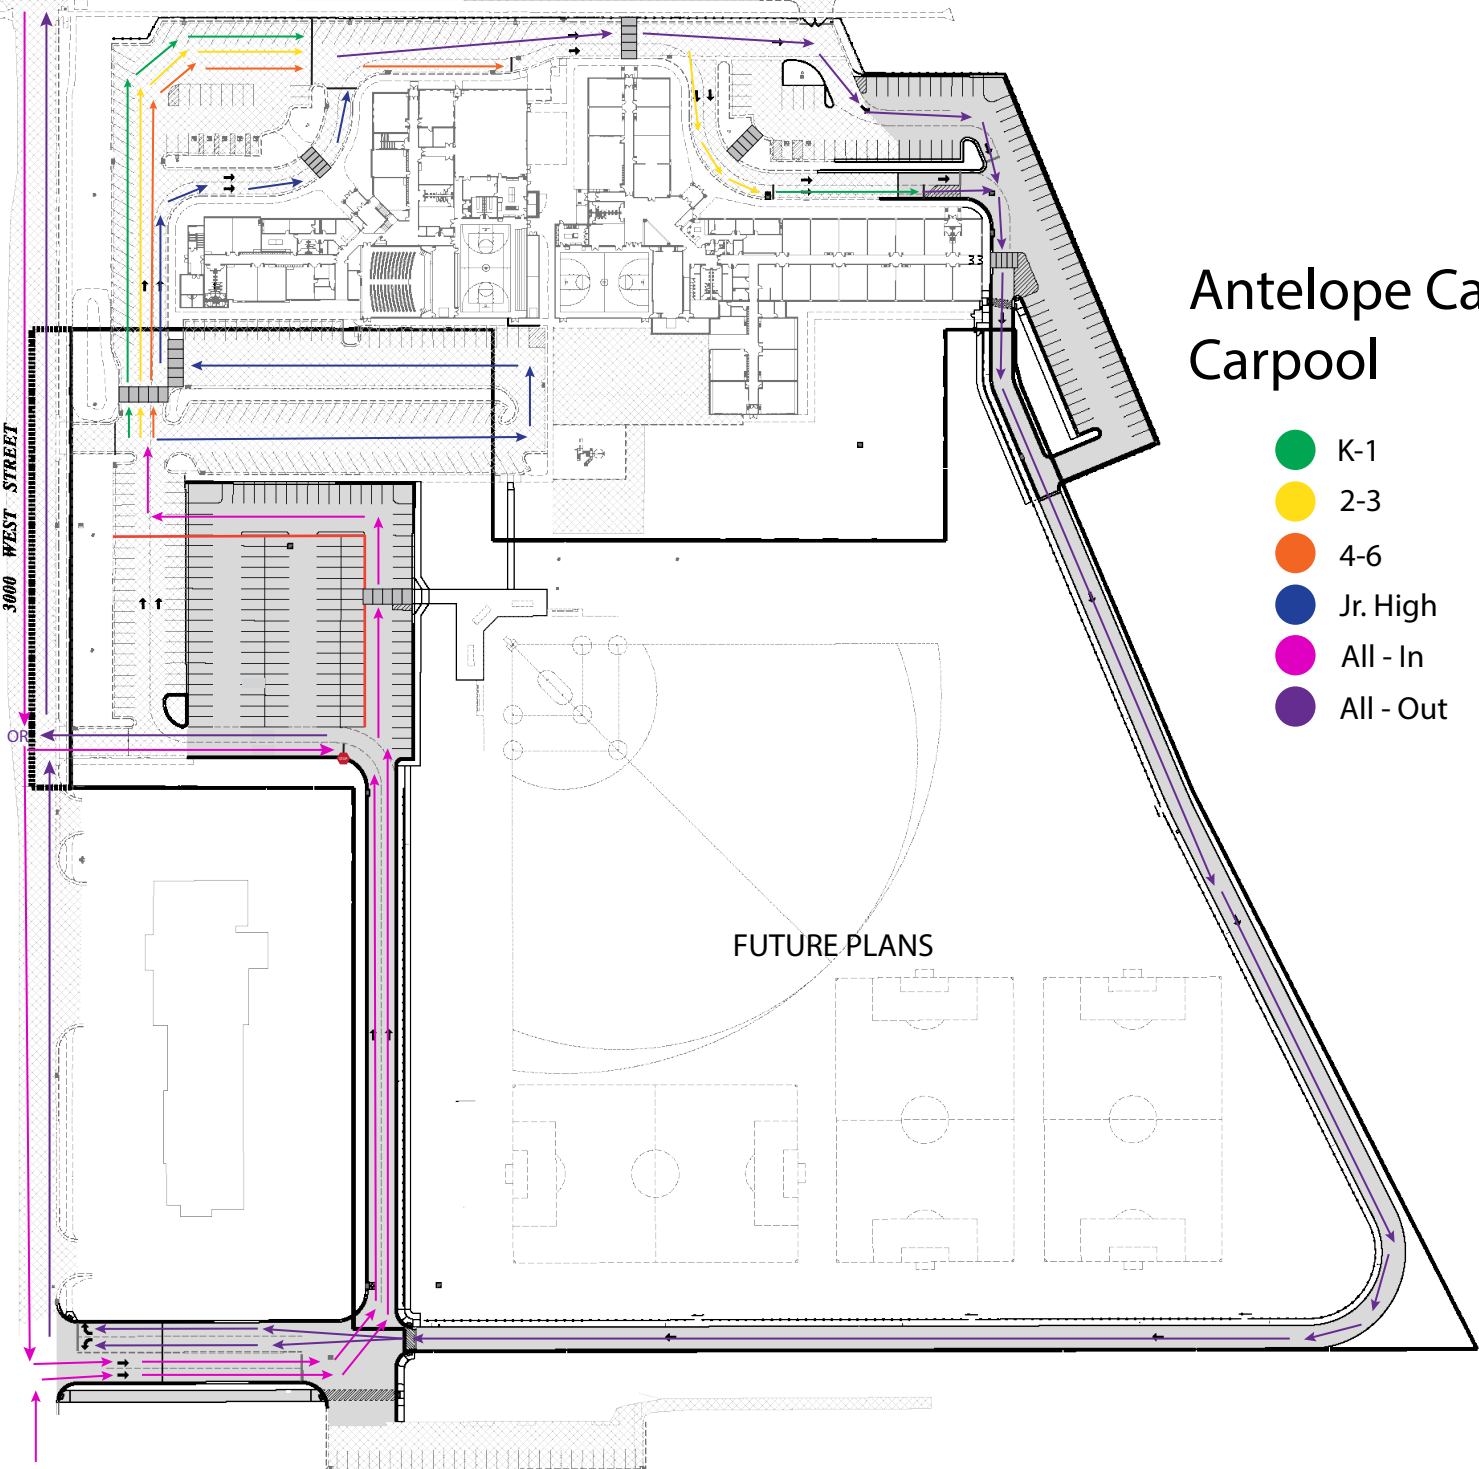

Antelope Drive

3000 WEST STREET

# Antelope Campus Carpool

- K-1
- 2-3
- 4-6
- Jr. High
- All - In
- All - Out

FUTURE PLANS